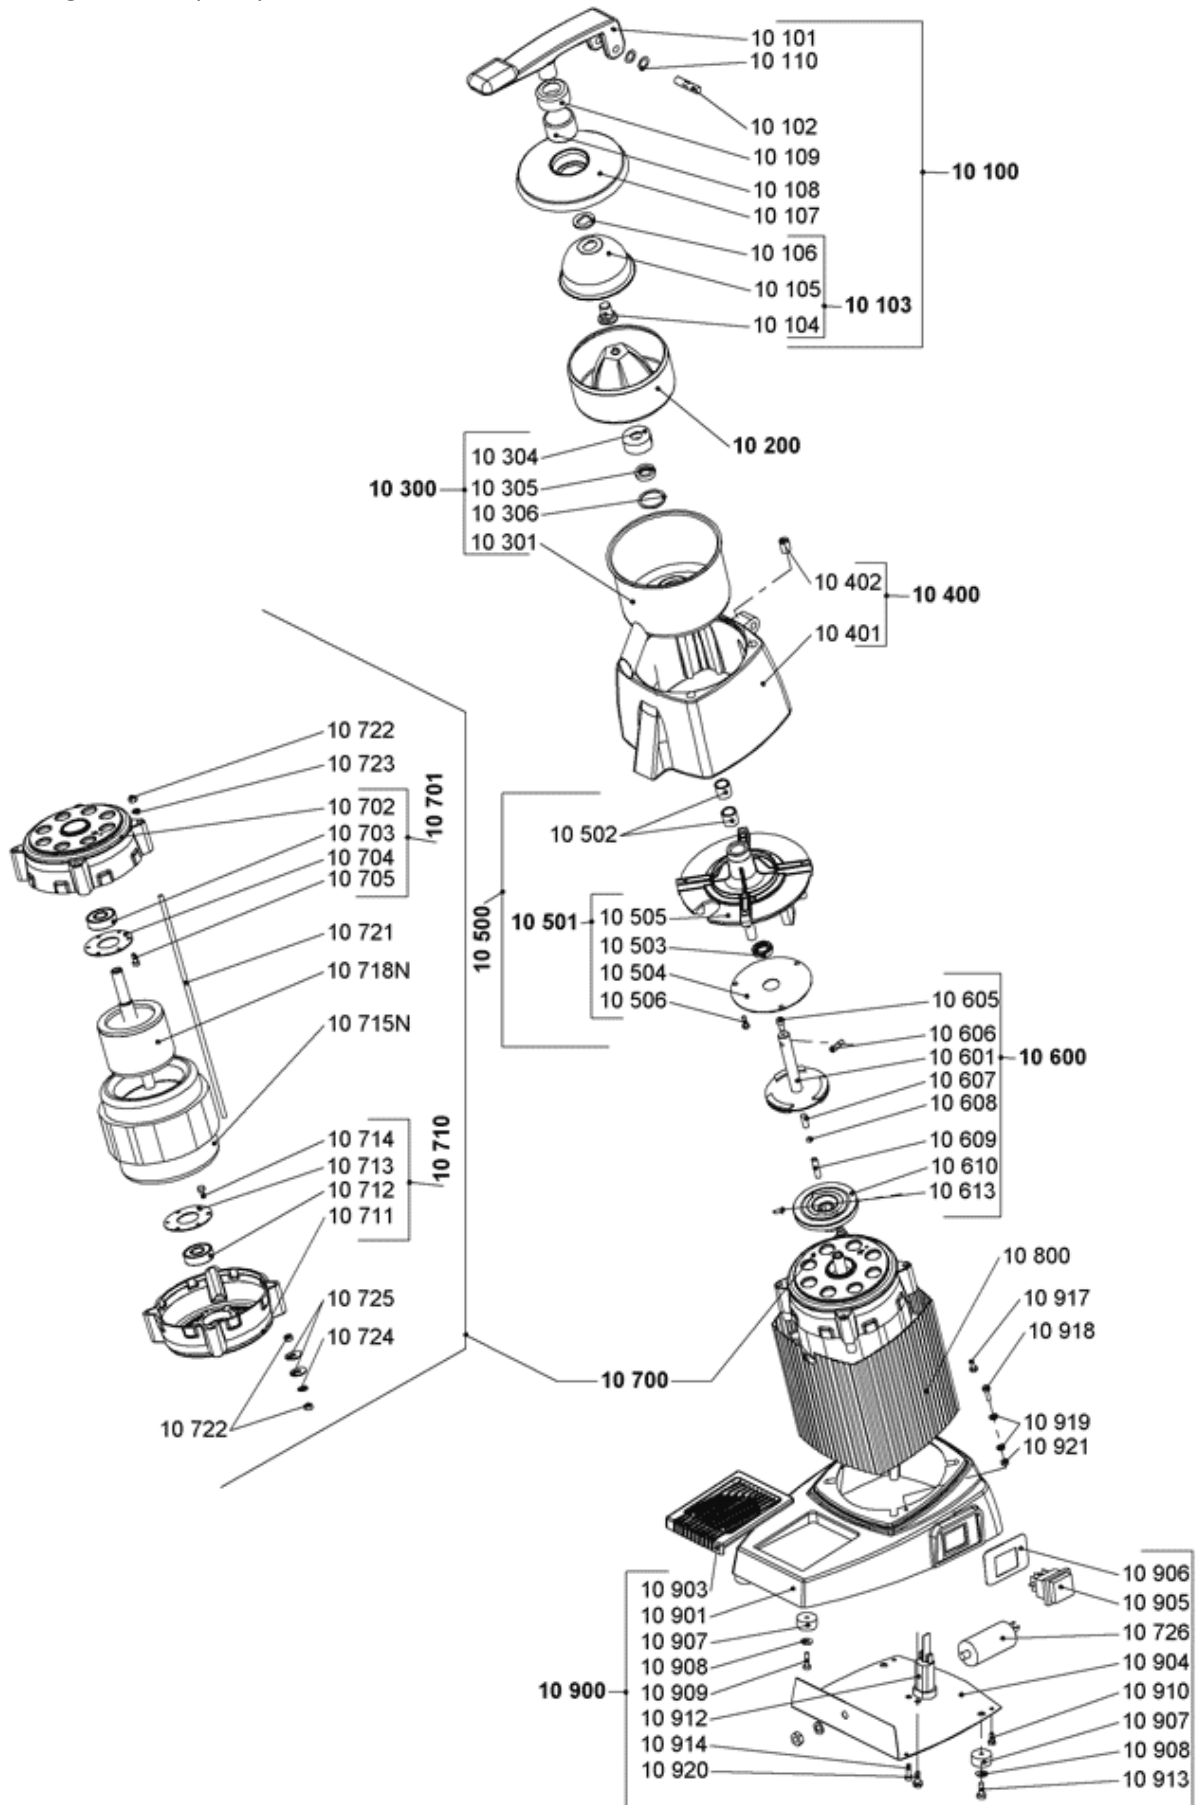

K273

Machine	Explode	Code	Description
Santos Auto Citrus Juicer	10100	L225	Complete Lever
Santos Auto Citrus Juicer	10906	L299	Switch Back Plate
Santos Auto Citrus Juicer	10200	L388	Perforated Strainer
Santos Auto Citrus Juicer	10601	L389	Friction Clutch Disc
Santos Auto Citrus Juicer	10606	L390	Driving Pin
Santos Auto Citrus Juicer	10402	L415	Bowl Locking Nut D5
Santos Auto Citrus Juicer	10101	L444	Black Lever
Santos Auto Citrus Juicer	10102	L446	Pin for Lever Axle
Santos Auto Citrus Juicer	10103	L470	Complete Cup with Screw/ Washer
Santos Auto Citrus Juicer	10105	L509	St/St Cup
Santos Auto Citrus Juicer	10109	L517	St/St Spring Cap
Santos Auto Citrus Juicer	10500	L524	Complete Intermediate Flange
Santos Auto Citrus Juicer	10600	L532	Complete Friction Clutch
Santos Auto Citrus Juicer	10605	L535	Screw size HM 5*10
Santos Auto Citrus Juicer	10607	L543	Fibre Pushing Pin D6
Santos Auto Citrus Juicer	10700	L558	Complete Motor
Santos Auto Citrus Juicer	10715	L560	Stator Only 230v 50Hz
Santos Auto Citrus Juicer	10903	L568	Plastic Drip Tray
Santos Auto Citrus Juicer	10905	N272	Switch
Santos Auto Citrus Juicer	10304	N741	Nylon Nut
Santos Auto Citrus Juicer	10305	N742	Gasket 12*22*5
Santos Auto Citrus Juicer	10306	N743	Polyethylene Washer 24.5*30*1
Santos Auto Citrus Juicer	10502	N744	Bronze Bearing 12*6*16
Santos Auto Citrus Juicer	10503	N745	Gasket 12*22*50
Santos Auto Citrus Juicer	10907	N746	Rubber Foot
Santos Auto Citrus Juicer	10908	N747	Washer
Santos Auto Citrus Juicer	10912	N748	Power cord