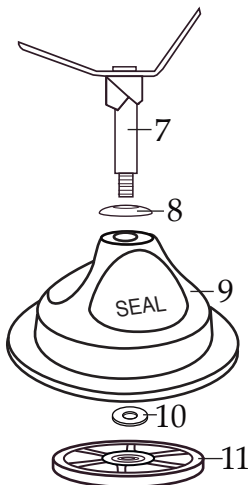

WARING COMMERCIAL

UK 230 volt Bar Blender
with Eastman Container

BB25EPK

028628
Name Plate

501412
Jar with Blending Assembly
and Collar

502559-09-E
(changed after 5/30/2008)
Jar with 2 Piece Lid

502508 Blending Assembly
(parts that can be purchased separately)

Illustration#	Part#	Description
1	018534	Lid Insert
2	024367-09	Black Outer Lid <i>(changed after 5/30/2008)</i>
3	018531-E	48 oz. Eastman Jar <i>(changed after 5/30/2008)</i>
4	006890	Gasket
5	502508	Blending Assembly
6	015388-09	Black Jar Bottom
7	502507	Cutter & Shaft
8	017832	Bearing Cap
9	500122	Bearing Holder
10	006937	Washer
11	003138	Coupling
12	007509	Coupling (1 required <i>on units after 5/30/2008</i>) - (2 required)
13	016094	Hole Plug (2 required)
14	013768	Screw (2 required)
15	017381-09-R	Black Jar Adapter <i>(changed after 5/30/2008)</i>
16	018605	Housing Seal
17	019608-09W	Black Wrinkle Base
18	024595	Screw & Washer (4 required)
19	016236 015098	Hex Nut <i>(on units after 5/30/2008)</i> Nut Ring
20	014604	Washer
21	026537	Switch
22	502763	Resistor Assembly
23	501400	Green-Yellow Lead
24	026535	Motor
25	502838	White Lead Assembly
26	502753	Brown Lead Assembly
27	013731	Cable Tie (10 required)
28	012409 019123 012409	Small Crimp Connector (3 required <i>on units after 11/7/2008</i>) Large Crimp Connector (2 required <i>on units after 11/7/2008</i>) Crimp Connector (5 required)
29	026666	EMI Capacitor
30	502752	EMI Filter
31	002944	Hex Nut

Parts No Longer Used
 (on units before 7/20/2012)

- 024303 - Bottom Plate Plug
- 015179 - Screw (2 required)
- 024368 - Reset Switch
- 014604 - Lock Washer
- 015184 - Hex Nut

Wiring Diagram
 (on units after 6/25/2010)