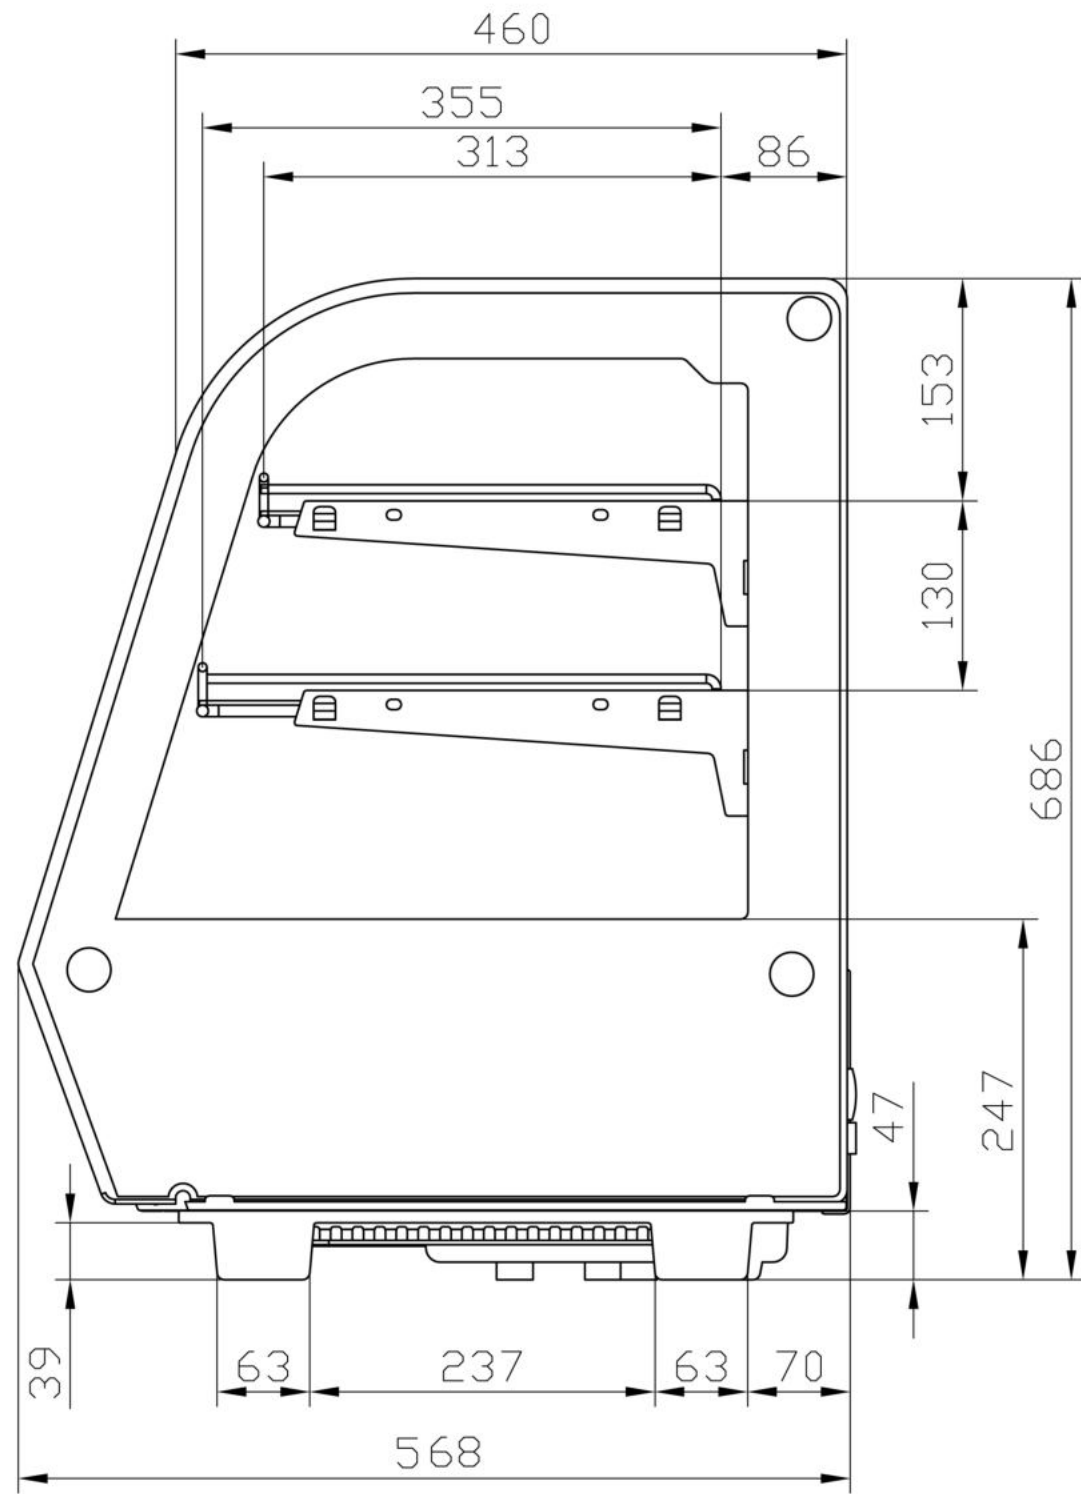

# RTW-120L

Drawn by:	SKU Code(s)		
Date: 2019/06/13	CD229		
Sheet: 1			
Drawing Title:			
Polar Refrigerated Display Merchandiser - 120Ltr			
Status:	Final	Revision:	1