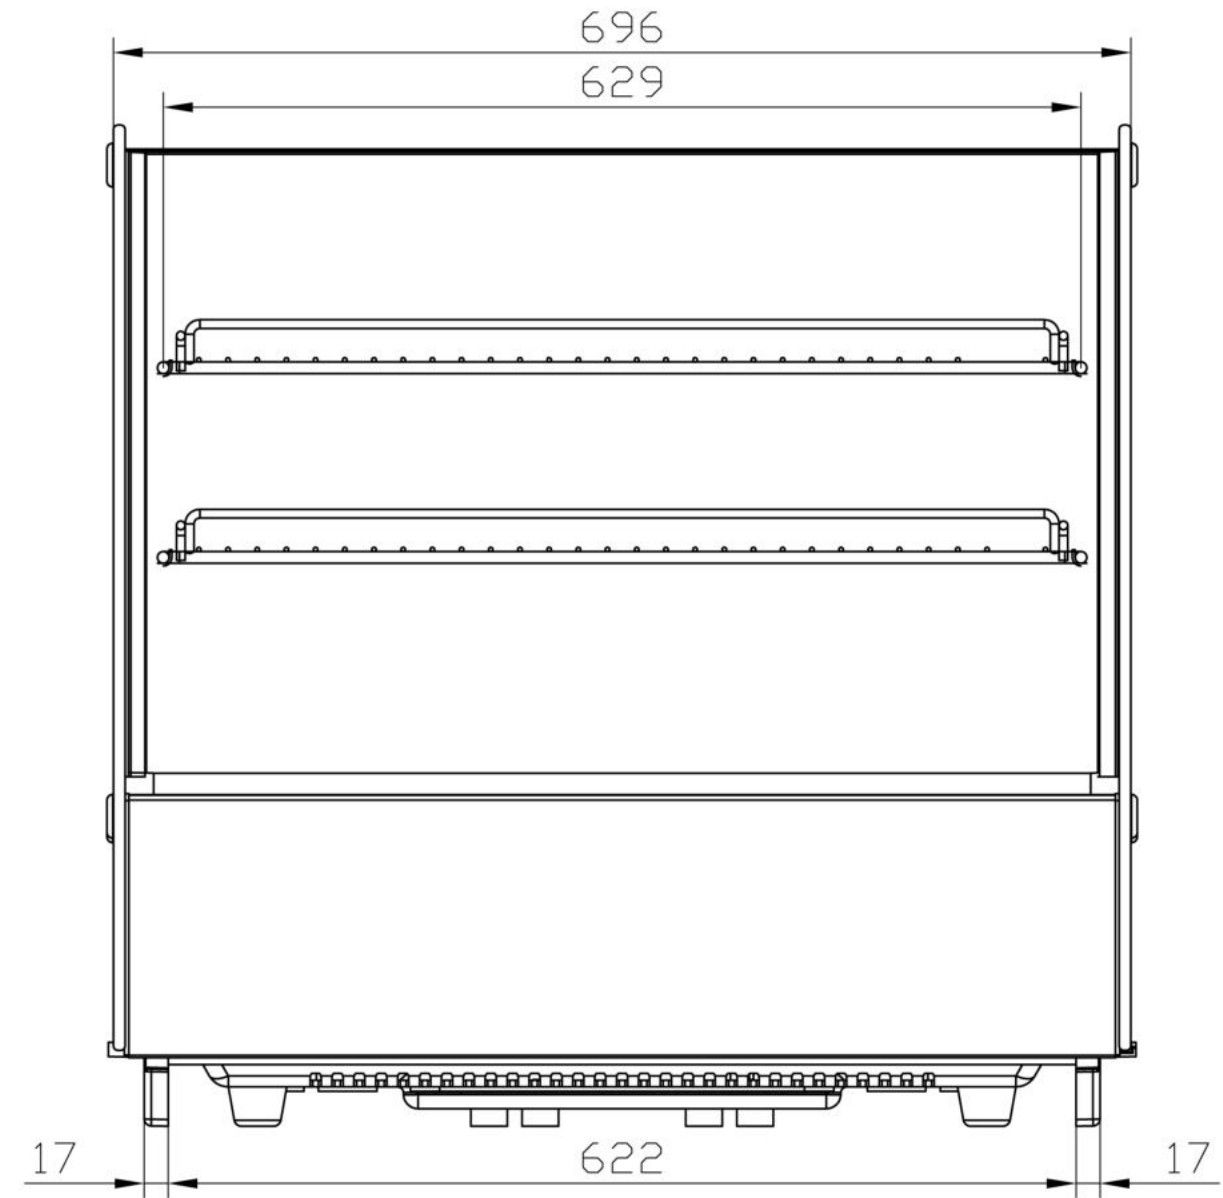

# RTW-120L

Drawn by:	SKU Code(s)		
Date: 2019/06/13	CD229		
Sheet: 1			
Drawing Title:			
Polar Refrigerated Display Merchandiser - 120Ltr			
Status:	Final	Revision:	1